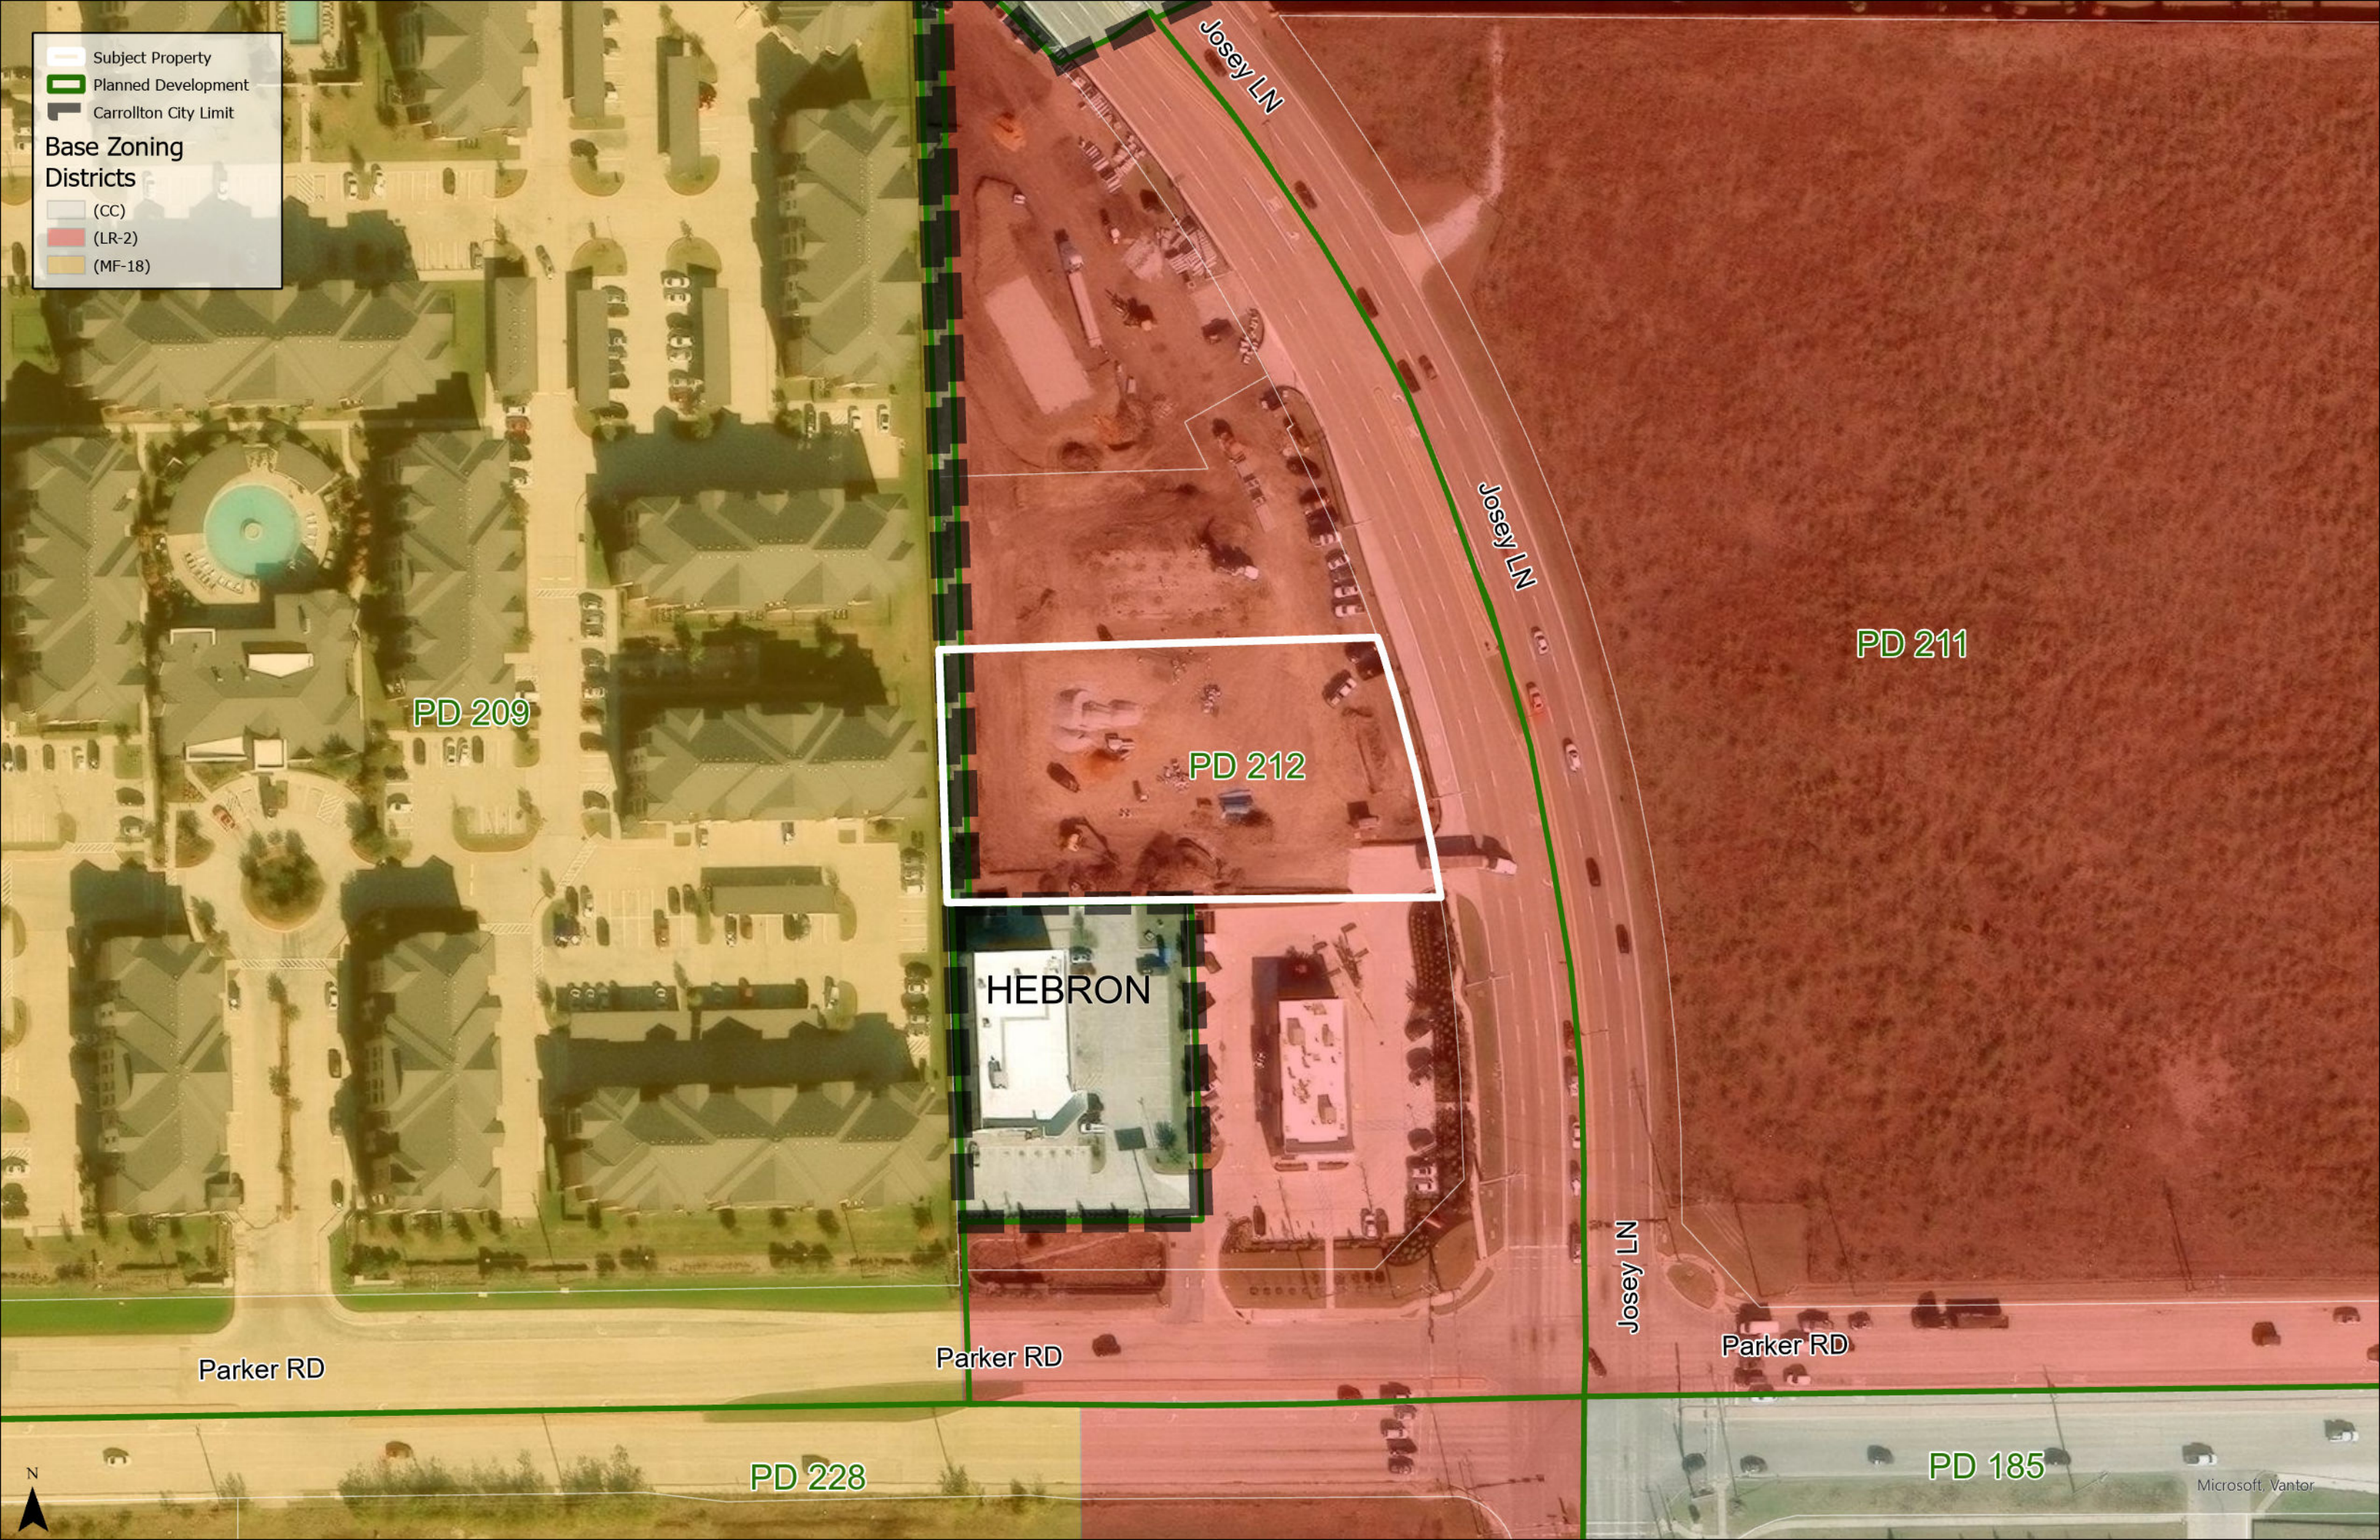

Subject Property
Planned Development
Carrollton City Limit

Base Zoning Districts

- (CC)
- (LR-2)
- (MF-18)

PD 209

PD 212

PD 211

HEBRON

PD 228

PD 185