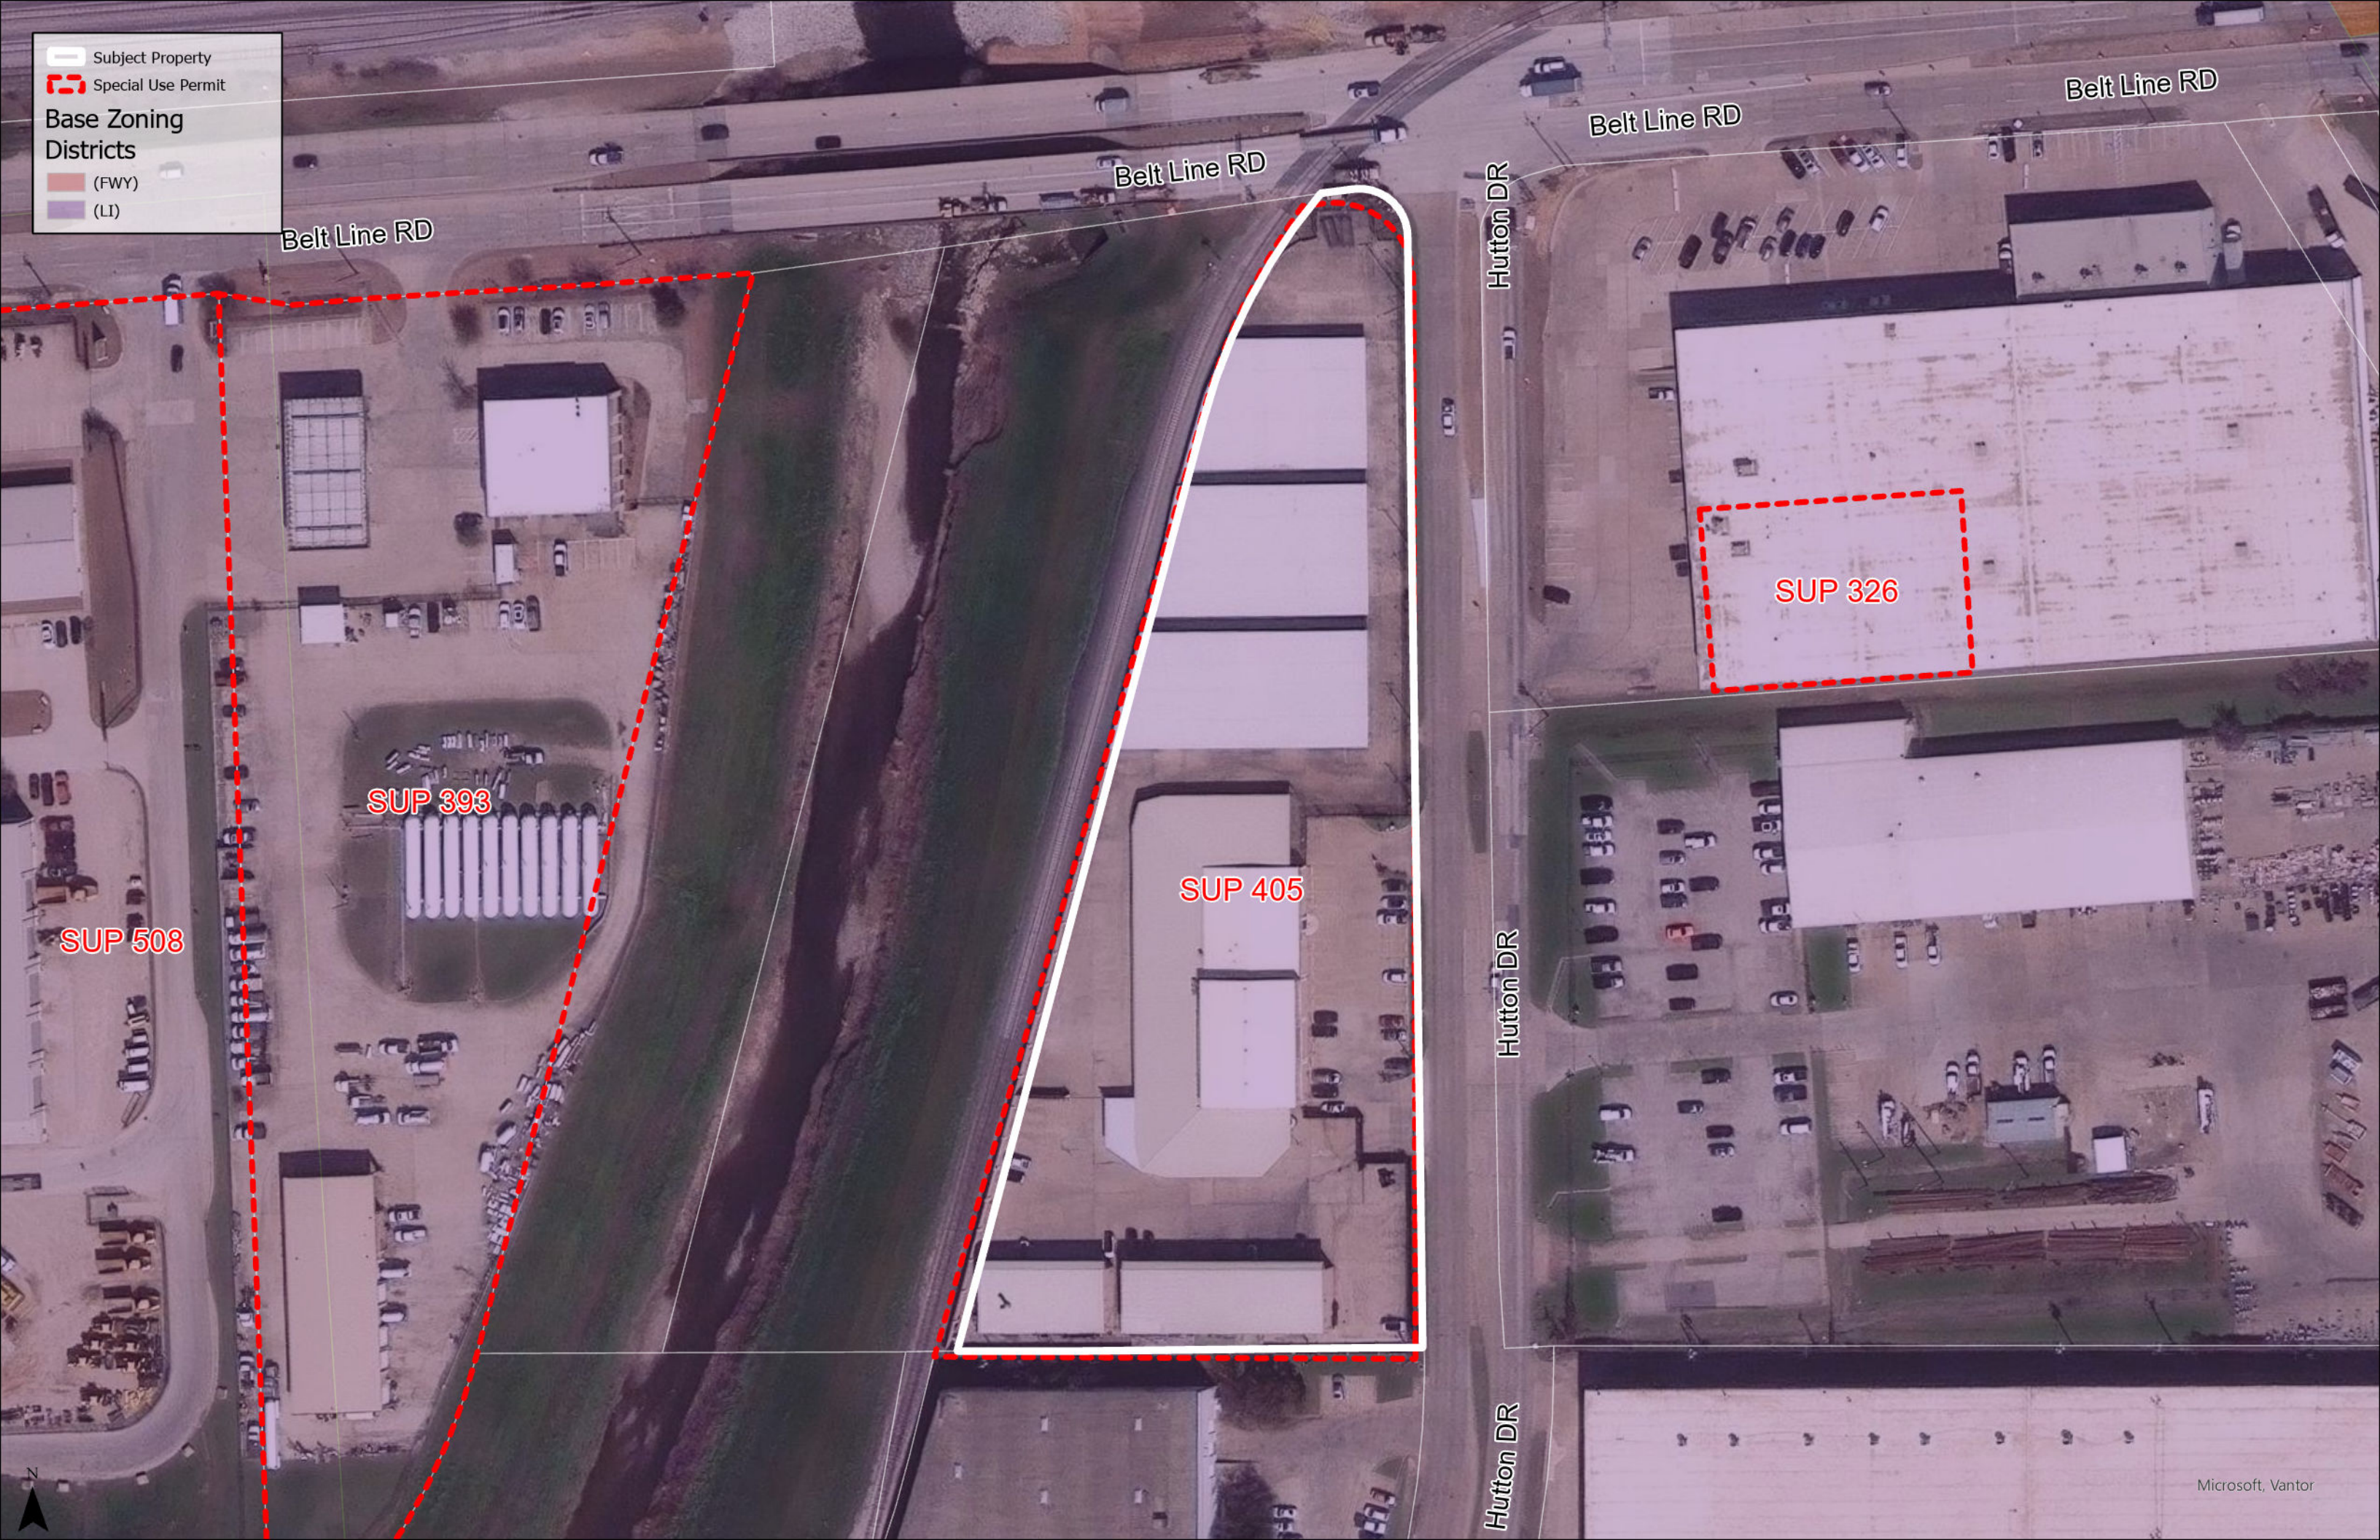

Subject Property
Special Use Permit
Base Zoning Districts
(FWY)
(LI)

Belt Line RD

Belt Line RD

Belt Line RD

Belt Line RD

Hutton DR

Hutton DR

Hutton DR

SUP 393

SUP 508

SUP 405

SUP 326