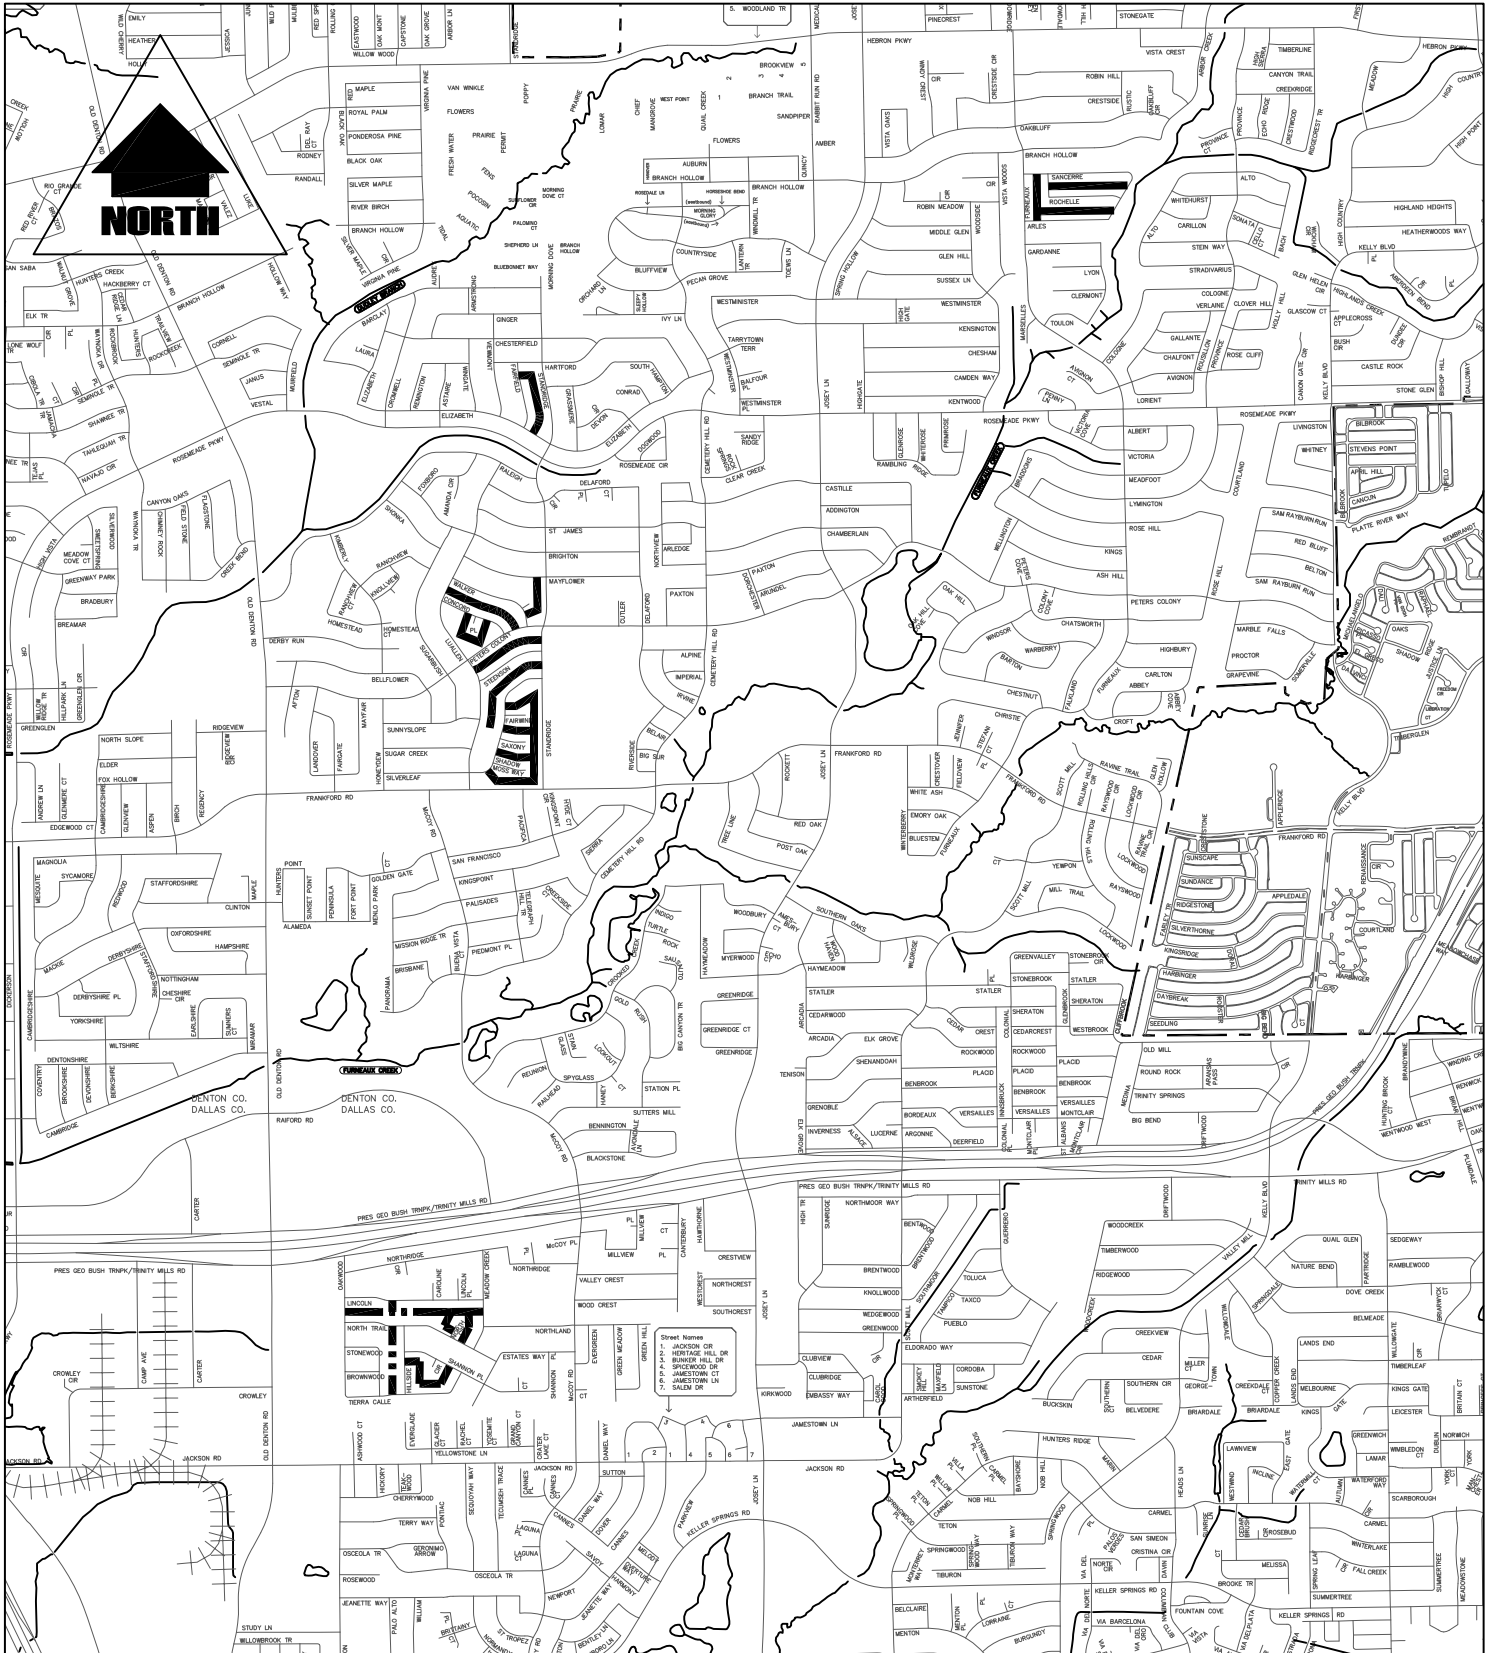

ATTACHMENT A LOCATION MAP

FILENAME: ALLEY REPLACEMENTS 2015.DWG

CARROLLTON
TEXAS

Where Connections Happen

ALLEY REPLACEMENT 2015

SCALE: NTS DATE: 12-15

**ENGINEERING
DEPARTMENT**