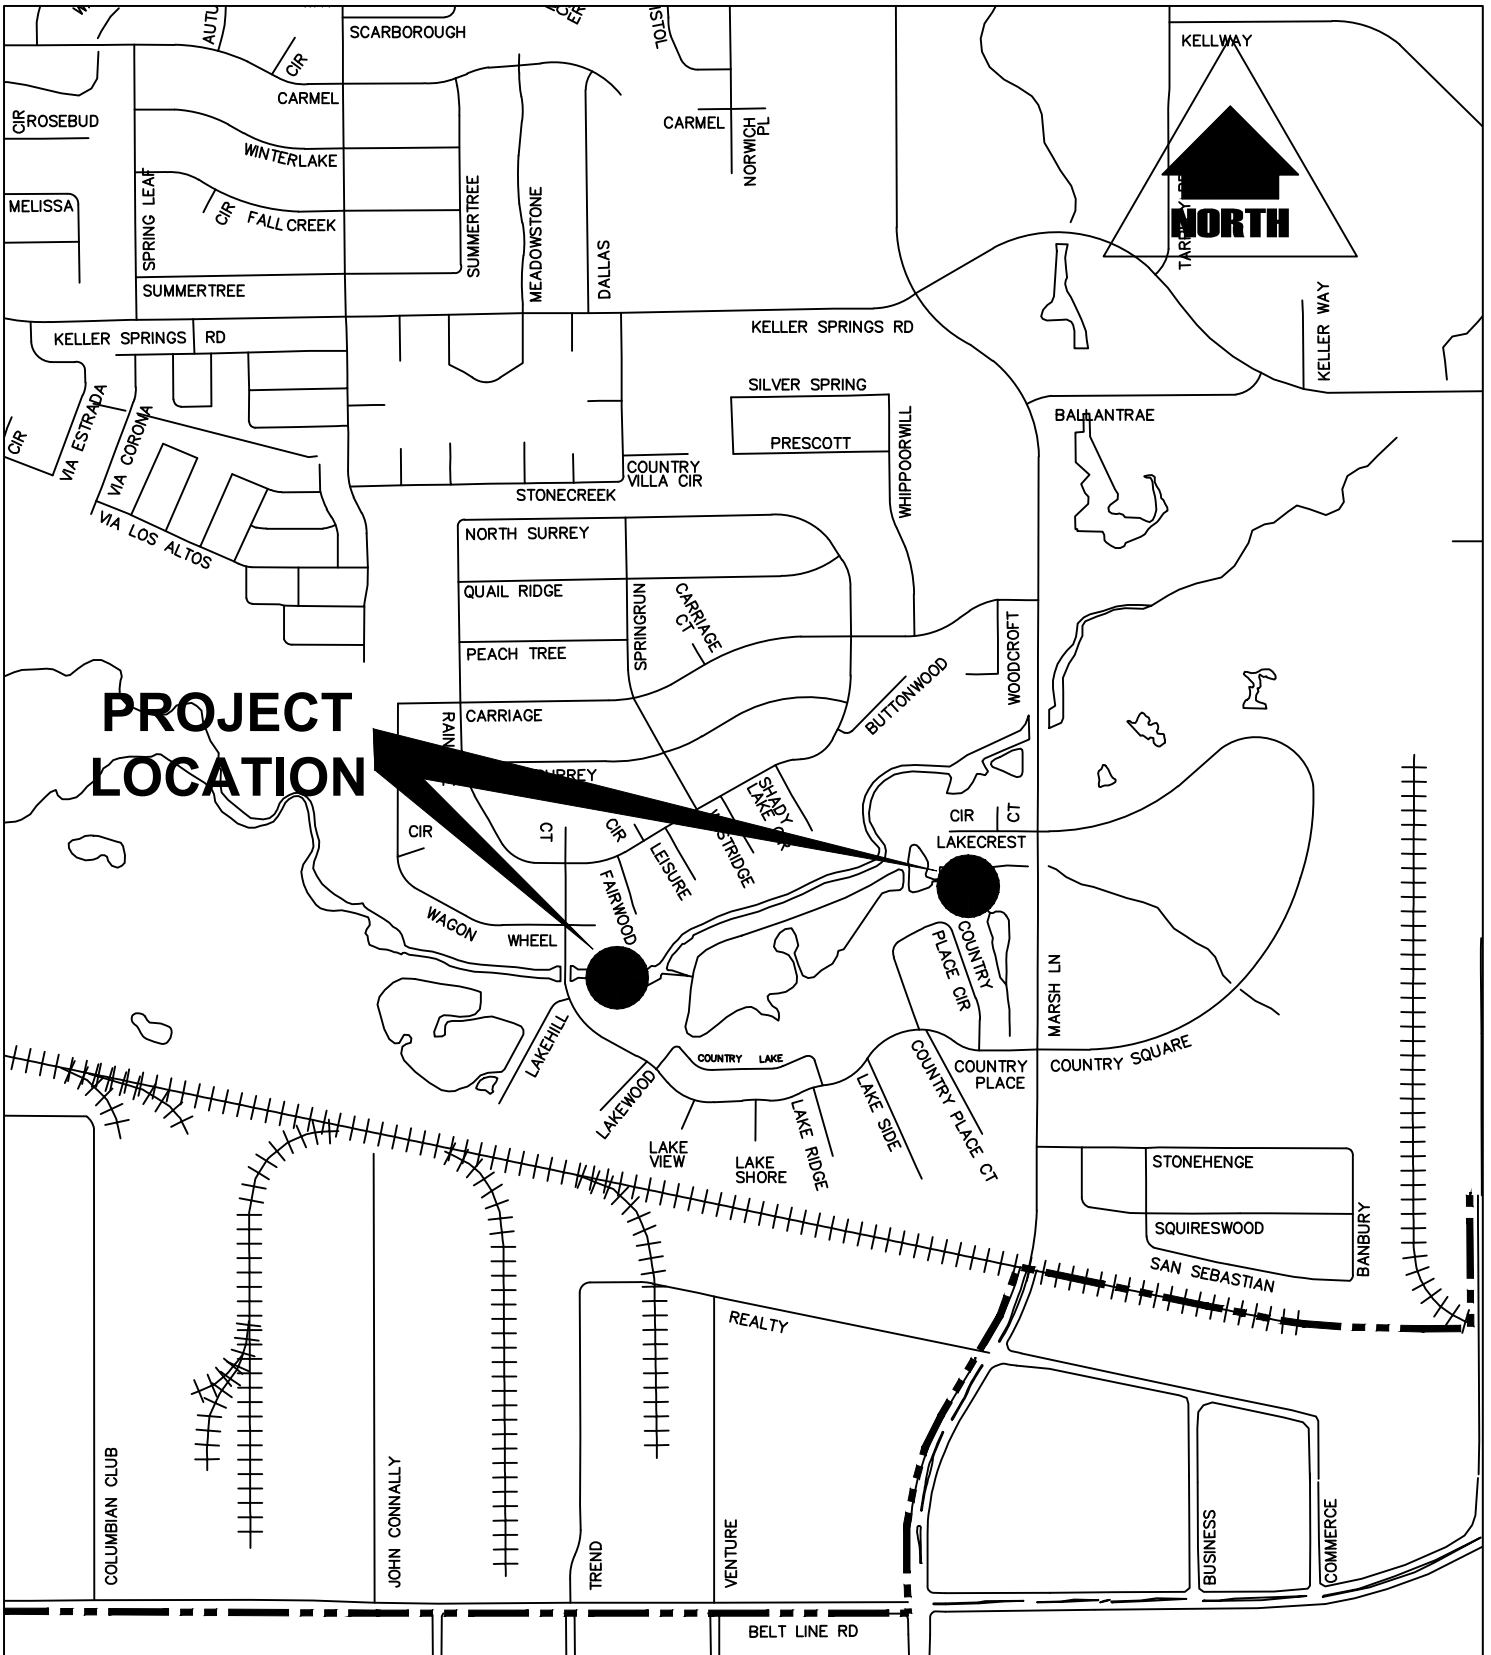

ATTACHMENT A LOCATION MAP

FILENAME: COUNTRY PLACE POND DREDGING.DWG

CARROLLTON
TEXAS
Where Connections Happen

COUNTRY PLACE POND DREDGING 2013

SCALE: NTS DATE: 05-13

**ENGINEERING
DEPARTMENT**