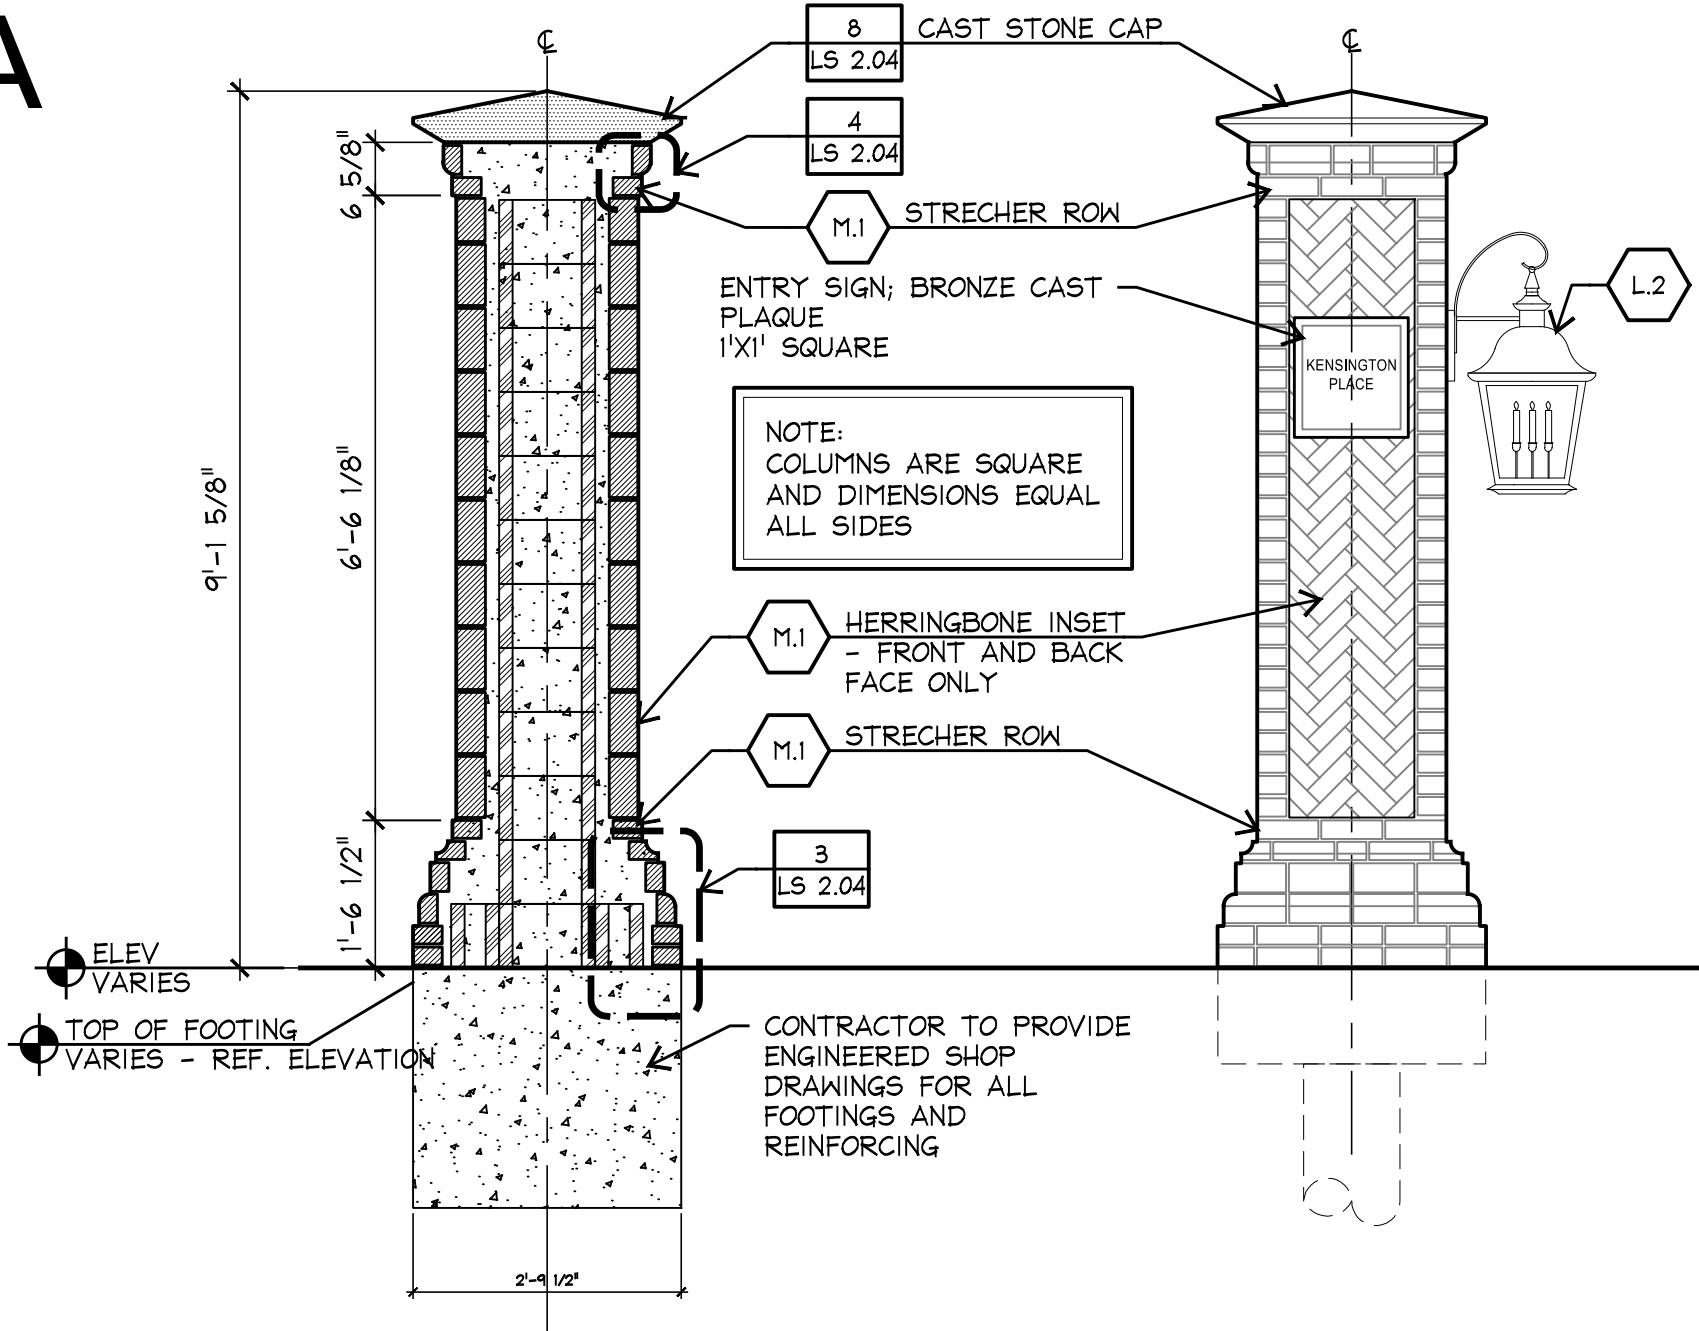

PLZ 19-XXA

NOTE:
This illustration indicates the general quality of design and materials. The final design may differ based on final landscape design concepts and agreements with neighbors.

1 ENTRY COLUMN SECTION

SCALE: 1/2"=1'-0"

Kensington Place
entry column detail

Carrollton, Texas
01/28/2020
Arcadia

TBG - [214] 744 0757 - tbgpartners.com
2001 Bryan St, Suite 1450, Dallas, Texas 75201
The information shown is subject to change without notice.