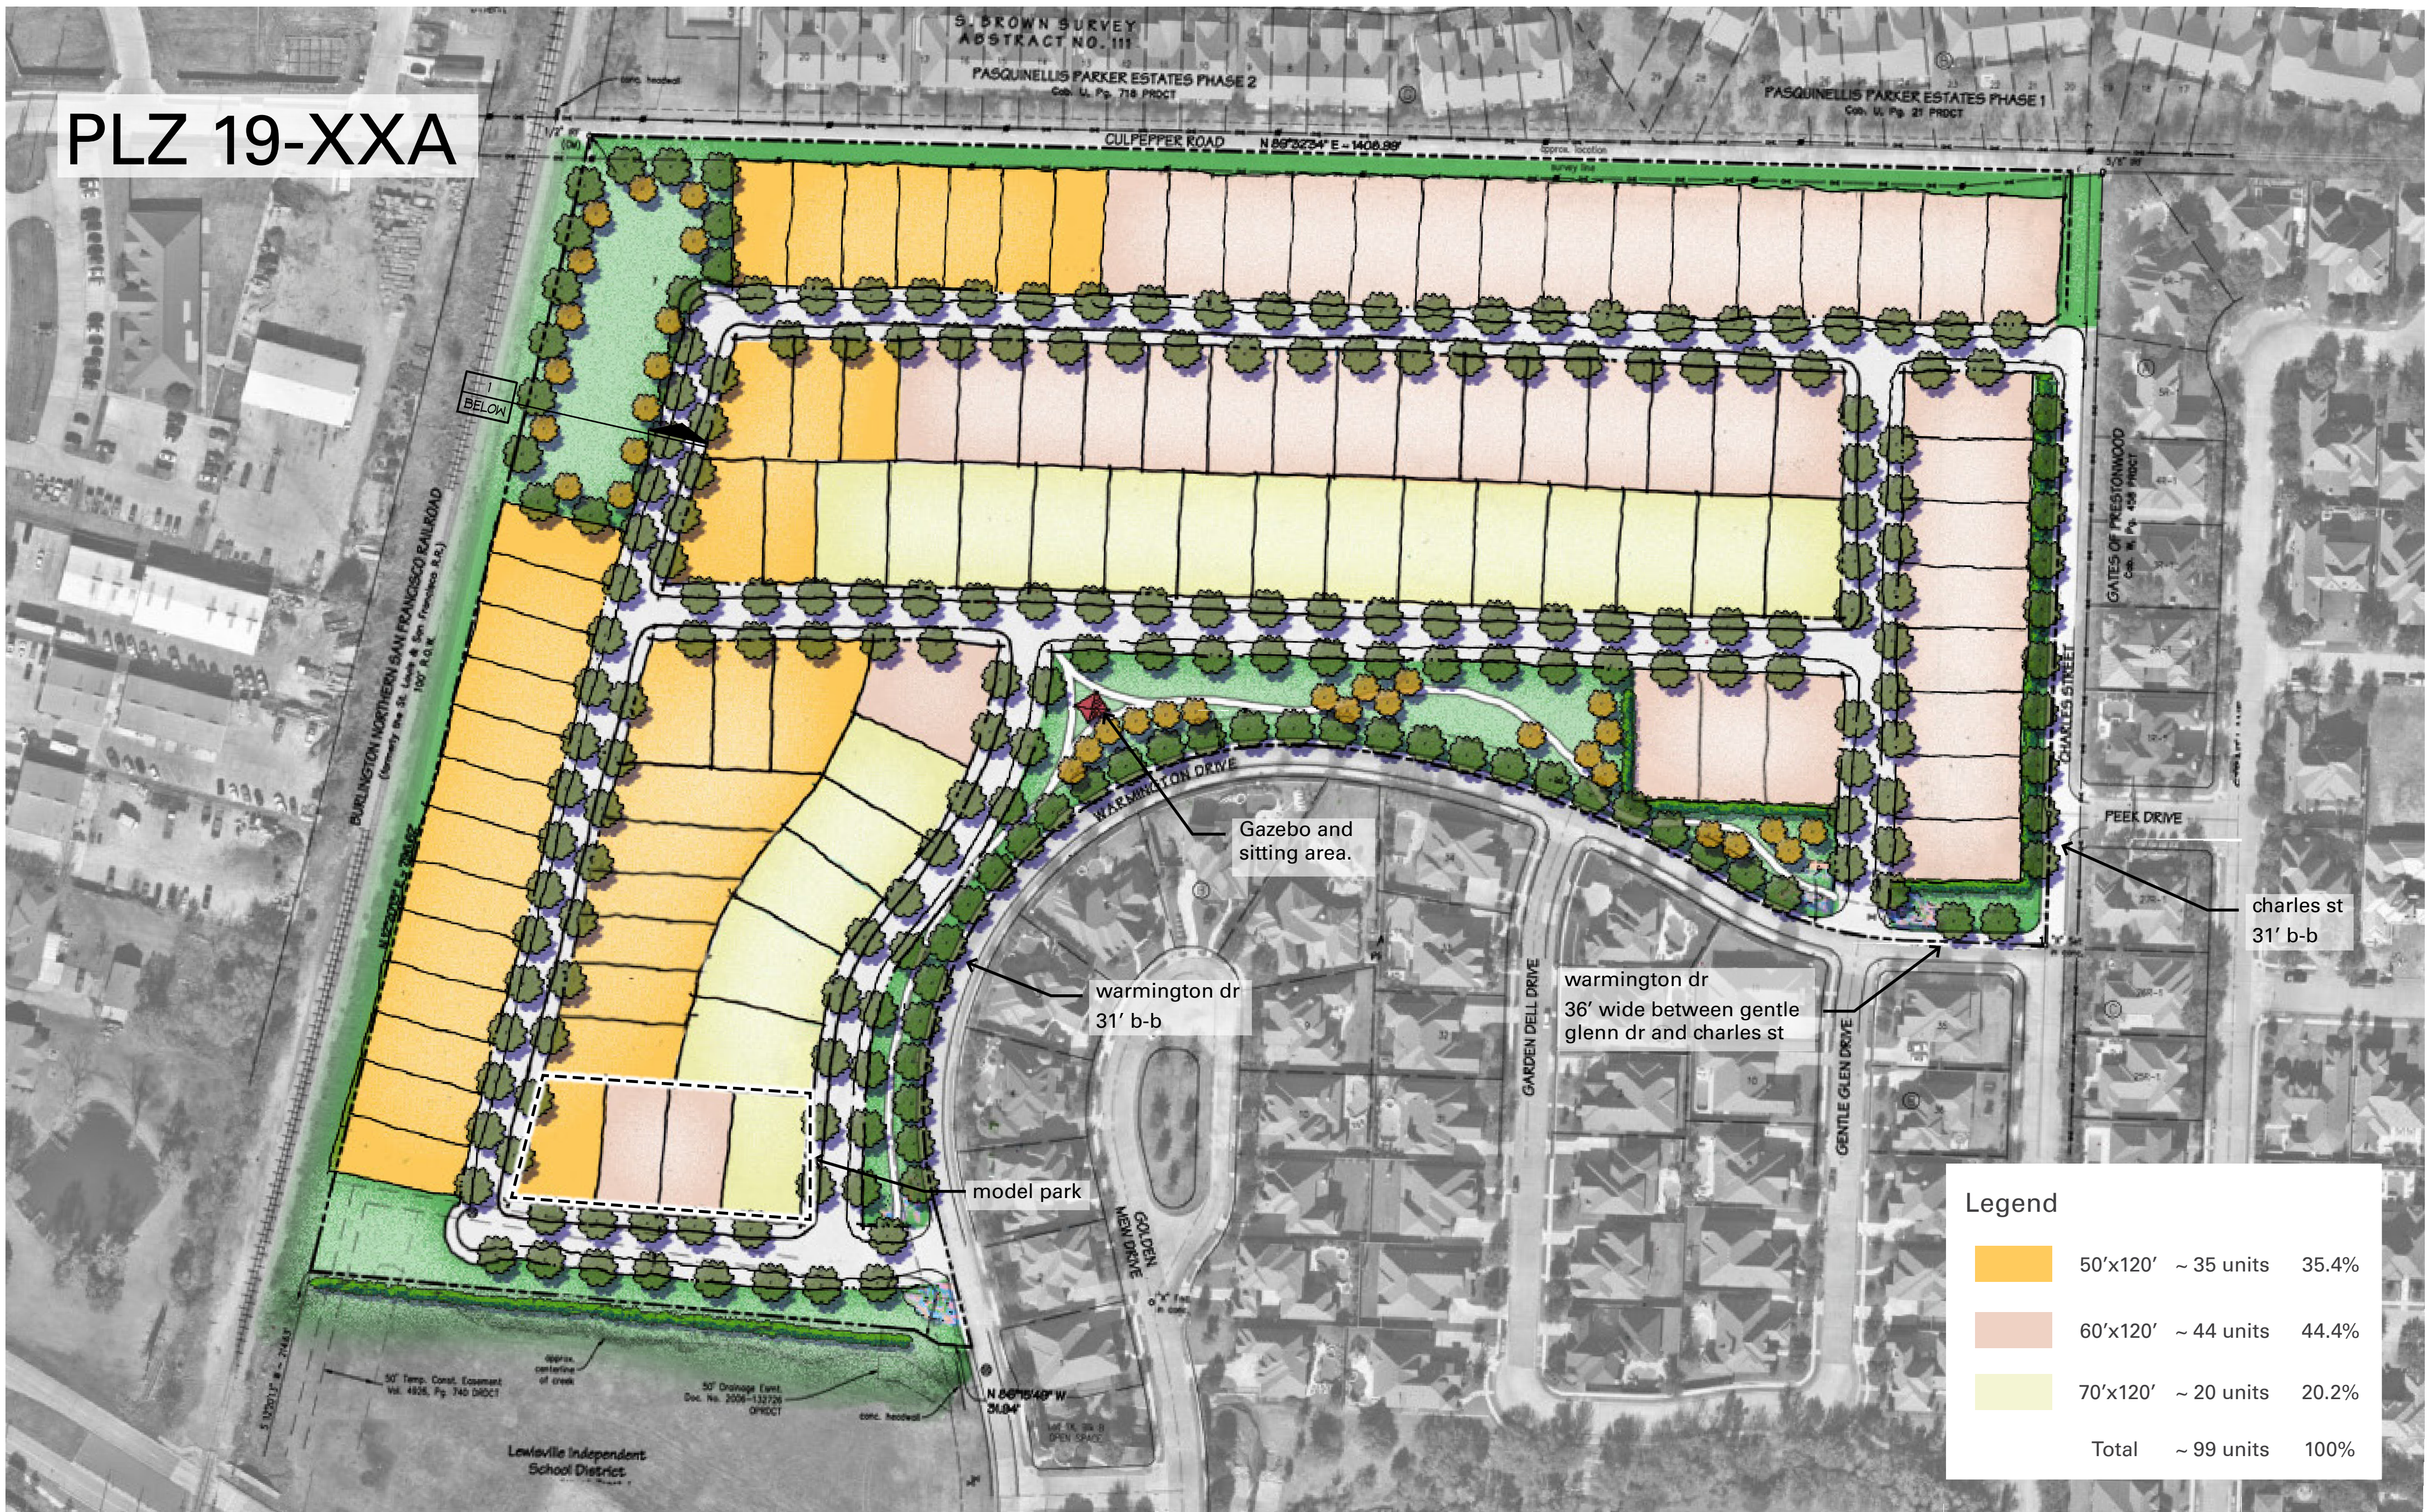

PLZ 19-XXA

Kensington Place concept plan

Carrollton, Texas
02/03/20
Arcadia

TBG
2001 Bryan St.
Suite 1450
Dallas, Texas 75201

[214] 744 0757
tbgpartners.com

The information shown is based on the best information available and is subject to change without notice.

TBG

PLZ 19-XXA

PLZ 19-XXA

1 TYP. ROAD SECTION
SECTION

SCALE: 1"=10'

Kensington Place
road section

Carrollton, Texas
01/28/2020
Arcadia

TBG - [214] 744 0757 - tbgpartners.com
2001 Bryan St, Suite 1450, Dallas, Texas 75201
The information shown is subject to change without notice.

PLZ 19-XXA

1 DRY DETENTION AREA SECTION

SCALE: 1"=10'

Kensington Place
detention section

Carrollton, Texas
01/28/2020
Arcadia

TBG - [214] 744 0757 - tbgpartners.com
2001 Bryan St, Suite 1450, Dallas, Texas 75201
The information shown is subject to change without notice.

PLZ 19-XXA

NOTE:
This illustration indicates the general quality of design and materials. The final design may differ based on final landscape design concepts and agreements with neighbors.

1 ENTRY COLUMN SECTION