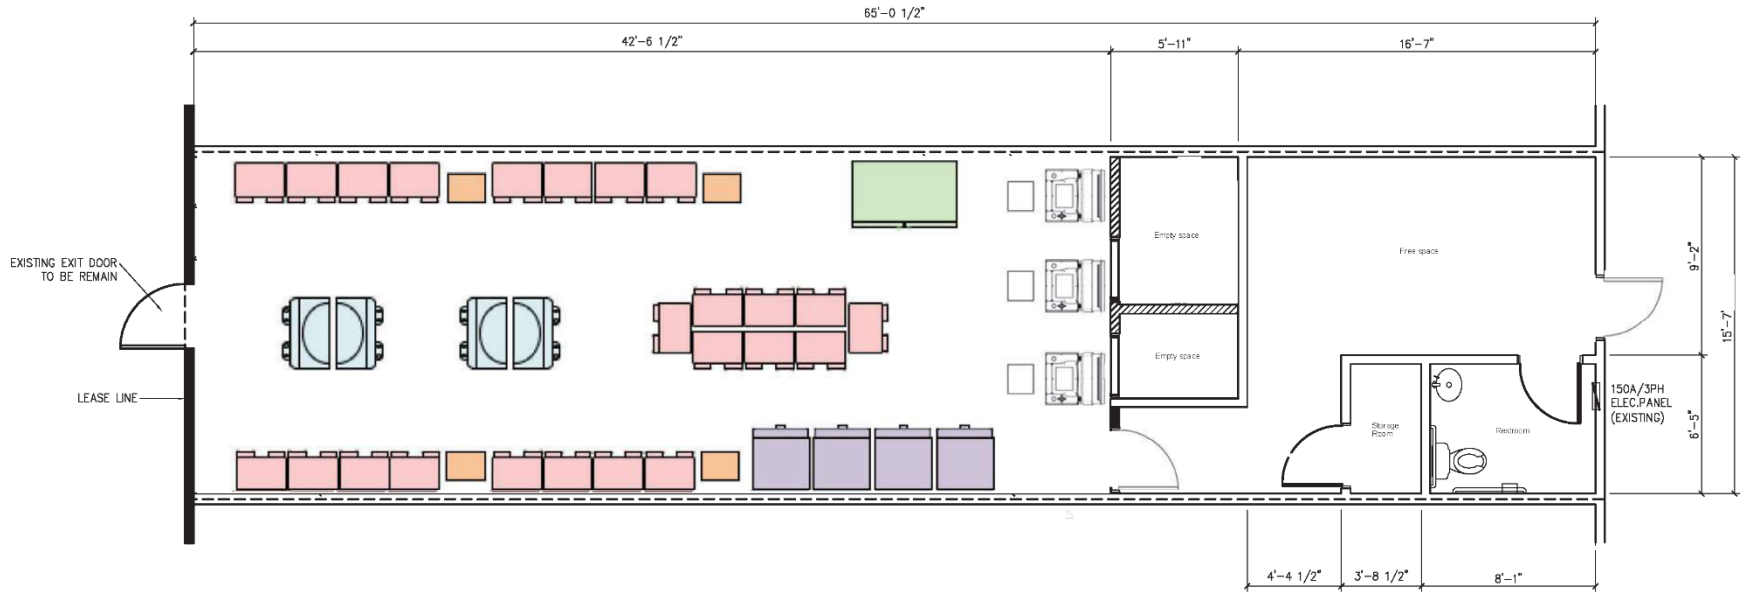

FLOOR PLAN

PROPOSED FLOOR PLAN

SCALE: 1/4" = 1'-0"

GAMING DEVICES

City File No. PLSUP 2024-051
FK4 Claw machine

City File No. PLSUP 2024-096
NARUTO GAME MACHINE

City File No. PLSUP 2024-096

Mini Crane machine and Token vendor

City File No. PLSUP 2024-096

Show time (Claw machine)