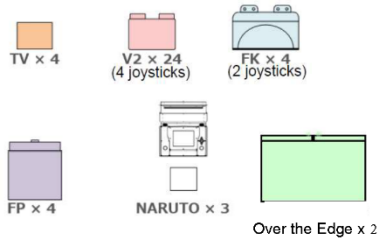

FLOOR PLAN

PROPOSED FLOOR PLAN

SCALE: 1/4" = 1'-0"

GAMING DEVICES

City File No. PLSUP 2024-051
FK4 Claw machine

City File No. PLSUP 2024-096
NARUTO GAME MACHINE

City File No. PLSUP 2024-096

Mini Crane machine and Token vendor

City File No. PLSUP 2024-096

Show time (Claw machine)