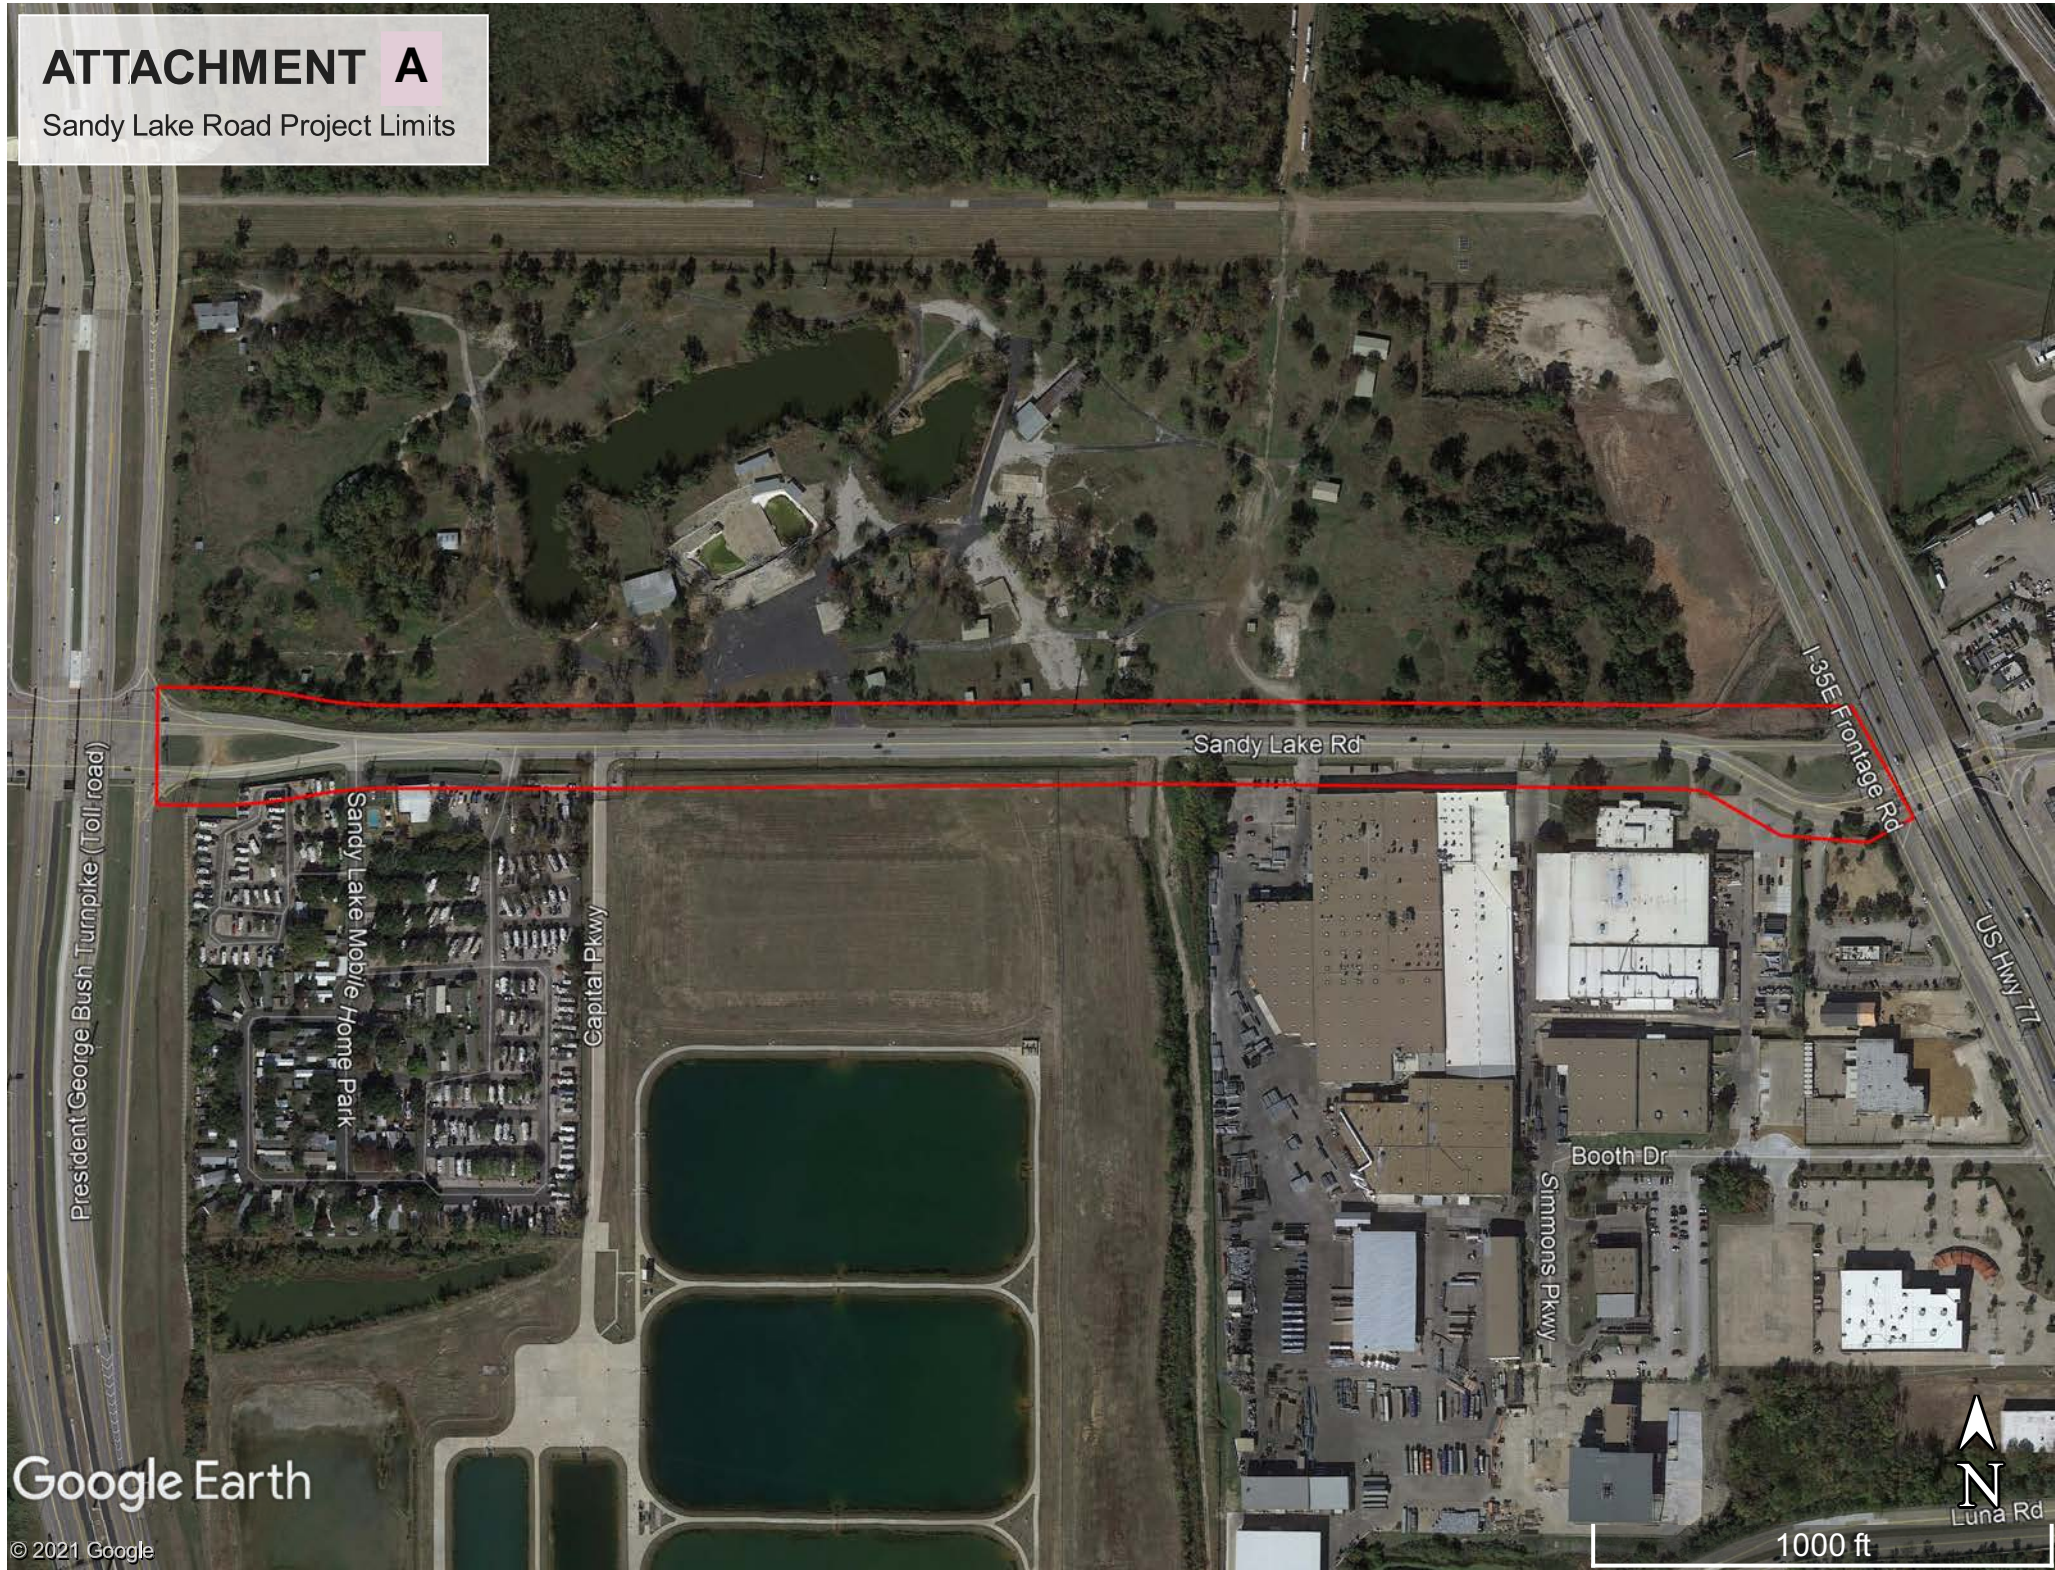

ATTACHMENT A

Sandy Lake Road Project Limits

Google Earth

© 2021 Google

Luna Rd

1000 ft