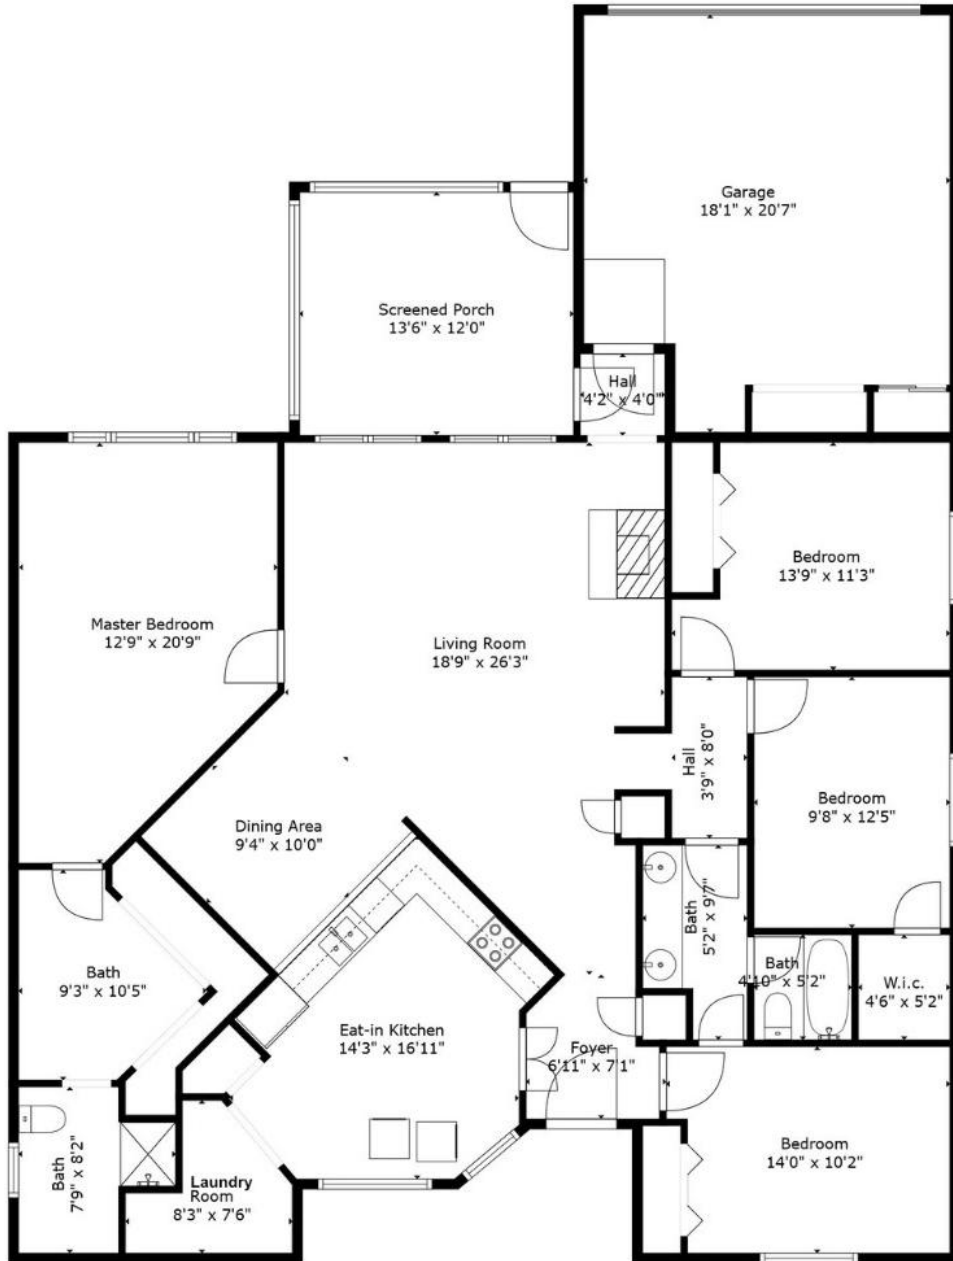

APPLICANT'S FLOOR PLAN

EXCLUDED AREAS: BATH: 132 sq. ft, MASTER BEDROOM: 229 sq. ft, SCREENED PORCH: 163 sq. ft, UNDEFINED: 44 sq. ft, ROOM: 42 sq. ft, GARAGE: 329 sq. ft

Floor Plan Created By Cubicasa App. Measurements Deemed Highly Reliable But Not Guaranteed.